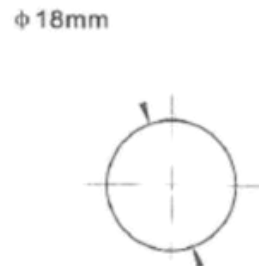

button

Sat-System Sp. z o.o.
Ul. Stanisława Staszica 47
05-092 Łomianki
E-mail:
sales@railway-systems.eu
office@railway-systems.eu