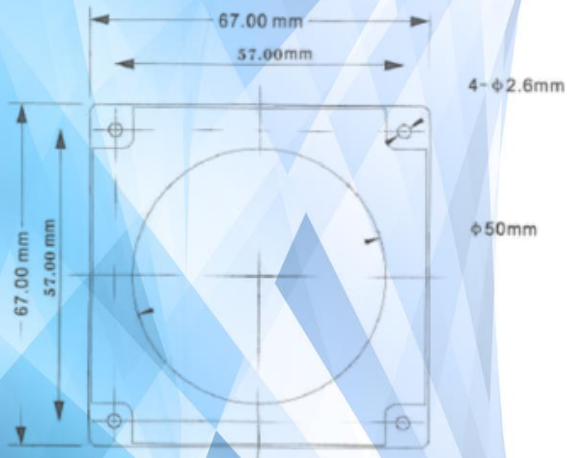

Sat-System

Railway Systems

COMPONENTS OF THE PN-SOS-K SYSTEM

loudspeaker