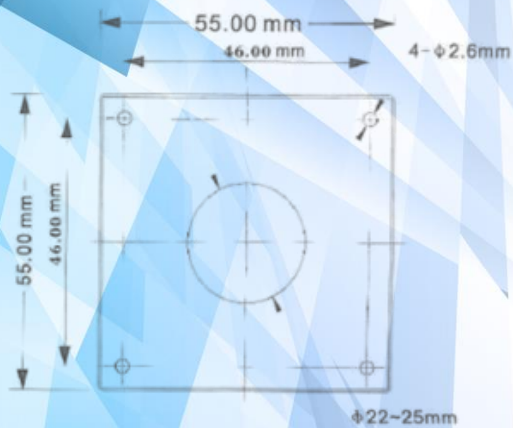

Sat-System

Railway Systems

COMPONENTS OF THE PN-SOS-K SYSTEM

camera

Sat-System Sp. z o.o.
Ul. Stanisława Staszica 47
05-092 Łomianki
E-mail:
sales@railway-systems.eu
office@railway-systems.eu