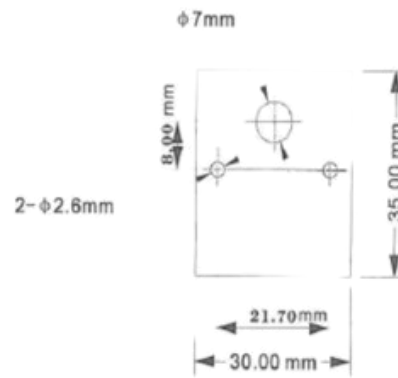

microphone